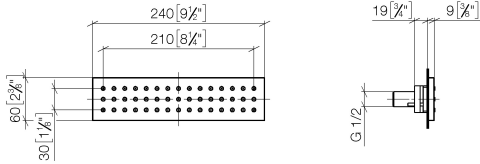

WATER BAR Concealed body spray FlowReduce - Brushed Champagne (22kt Gold)

IMO

36 517 979

- HORIZONTAL RAIN, max. flow rate 6 l/min (at 3 bar)
- with anti-scale system
- cover plate 240 x 60 mm
- 1/2" connection
- This product can help a building meet the requirements of Green Building Rating Systems, e.g. LEED®, BREEAM®, DGNB

Required miscellaneous

- Concealed wall installation box - 35 206 970 90**
- max. recess depth 173 mm
 - min. recess depth 100 mm

Recommended miscellaneous

- xGRID Attachment set for integrating in the dry wall construction - 12 340 970 90**

Required miscellaneous

- xGRID Installation track 555 mm - 12 360 970 90**

36 517 979
mm [inches]

Flow rate chart

Trajectory diagram

36 517 979