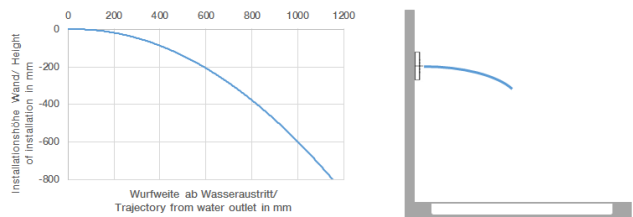

WATER BAR Concealed body spray FlowReduce - Brushed Champagne (22kt Gold)

IMO

36 517 979

- HORIZONTAL RAIN, max. flow rate 6 l/min (at 3 bar)
- with anti-scale system
- cover plate 240 x 60 mm
- 1/2" connection
- This product can help a building meet the requirements of Green Building Rating Systems, e.g. LEED®, BREEAM®, DGNB

Required miscellaneous

- xGRID Installation track 555 mm - 12 360 970 90**

36 517 979
mm [inches]

Flow rate chart

Trajectory diagram

36 517 979