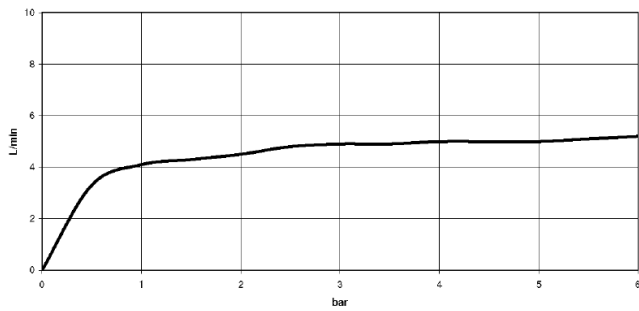

WATER BAR Concealed body spray FlowReduce - Brushed Champagne (22kt Gold)

IMO

36 517 979

- HORIZONTAL RAIN, max. flow rate 6 l/min (at 3 bar)
- with anti-scale system
- cover plate 240 x 60 mm
- 1/2" connection
- This product can help a building meet the requirements of Green Building Rating Systems, e.g. LEED®, BREEAM®, DGNB

Required miscellaneous

- xGRID Installation track 555 mm - 12 360 970 90**

36 517 979
mm [inches]

Flow rate chart

Trajectory diagram

36 517 979